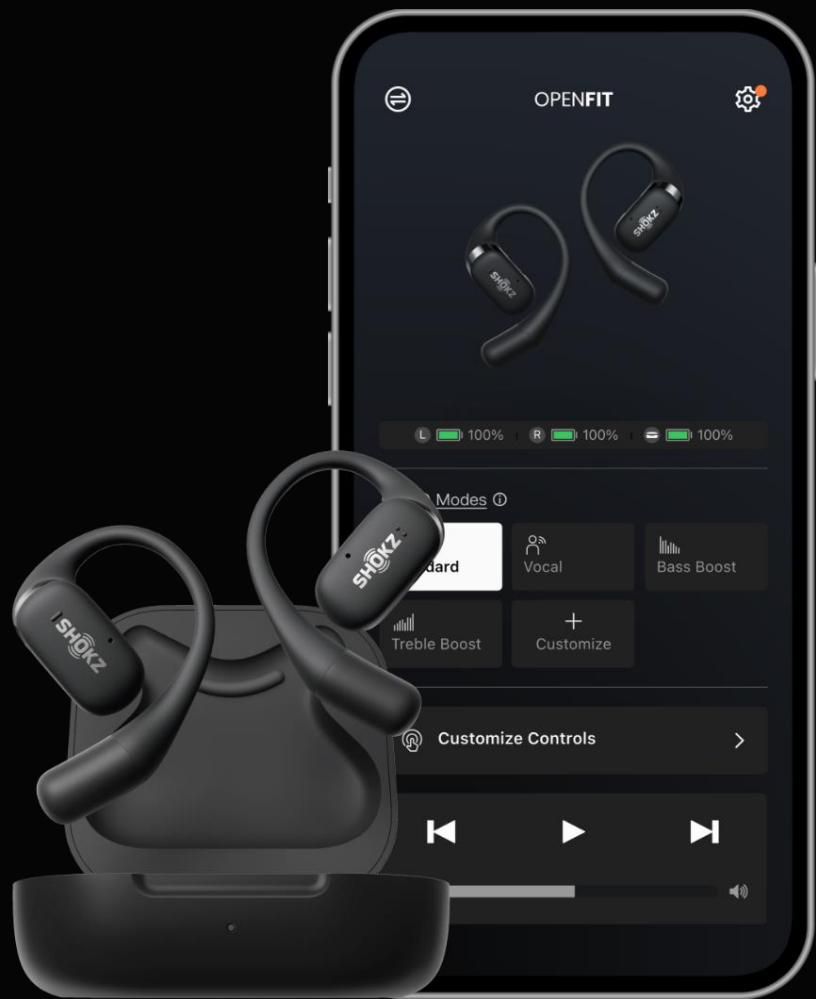

Open and Connect

Open and connect! Bluetooth™ 5.2 provides a 10m wireless range for an immediate, stable connection.⁷

Move to Your Own Sound

OpenFit + Shokz App

Use the Shokz App to customize your own listening experience. Download the app to personalize your favorite EQ modes and button functions, and access real-time power information and firmware updates for the best experience, always.