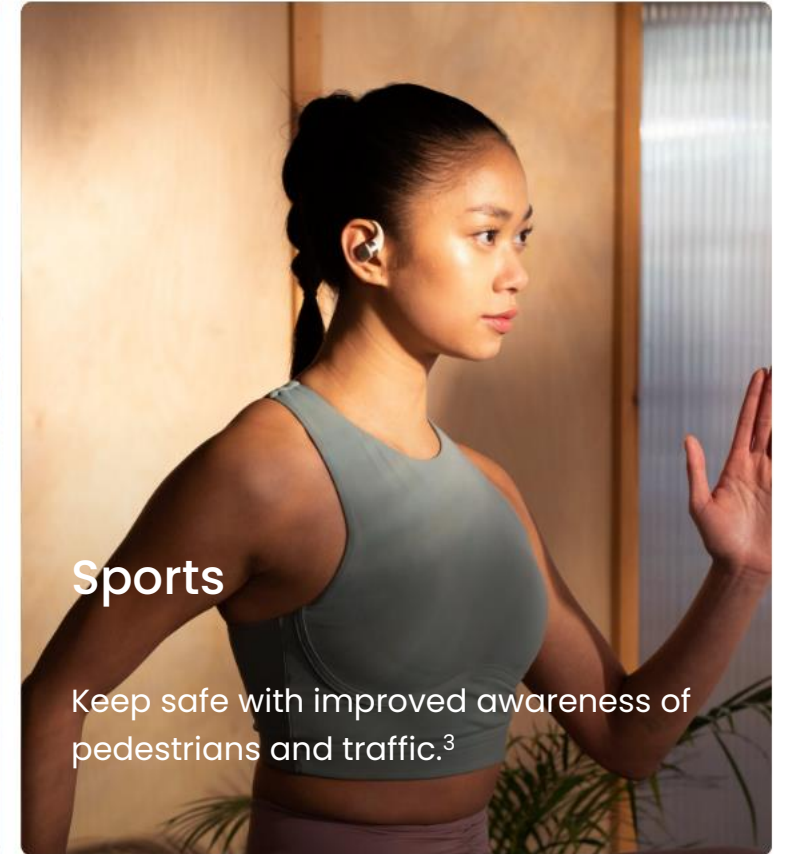

## Low-Frequency Enhancement Algorithm

For a true audio experience, Shokz OpenBass™ is a proprietary low-frequency enhancement algorithm to carry low-frequency vibrations directly toward your ear without covering it. Dynamic Range Control dynamically adjusts the EQ in real-time, providing a rich and natural listening experience under any volume. The Shokz app provides for preset EQ modes as well as customization, giving you a private concert on the go.

## Made for a Secure Fit

To achieve a shape that provides a secure fit for different ear shapes,\* the Shokz Lab scanned a vast array of human ear data from all over the world. The ergonomic and flexible ear hook perfectly wraps around different curves of ears, providing a soft and secure grip. The split design between the earbud and battery balances the weight of the whole system, providing comfort and stability. Feel free to walk, run, and even jump, and OpenFit stays in place.