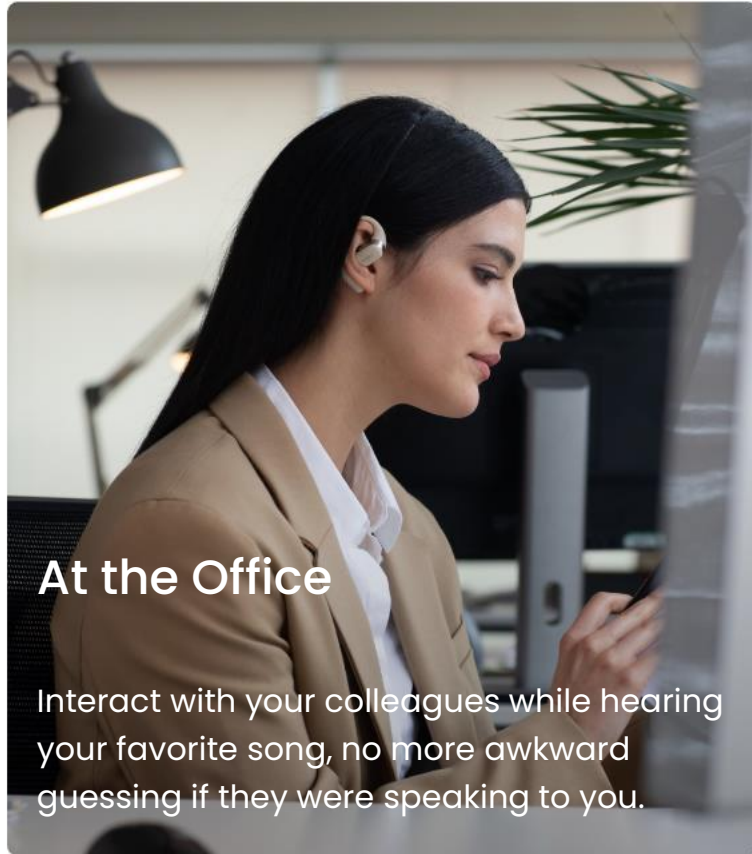

Maintain Situational Awareness and Safety

Shokz developed its signature open-ear design to let listeners stay engaged with the world, even while immersed in their own playlists. DirectPitch™ technology keeps the listening experience for you alone as you enjoy awareness of any situation.